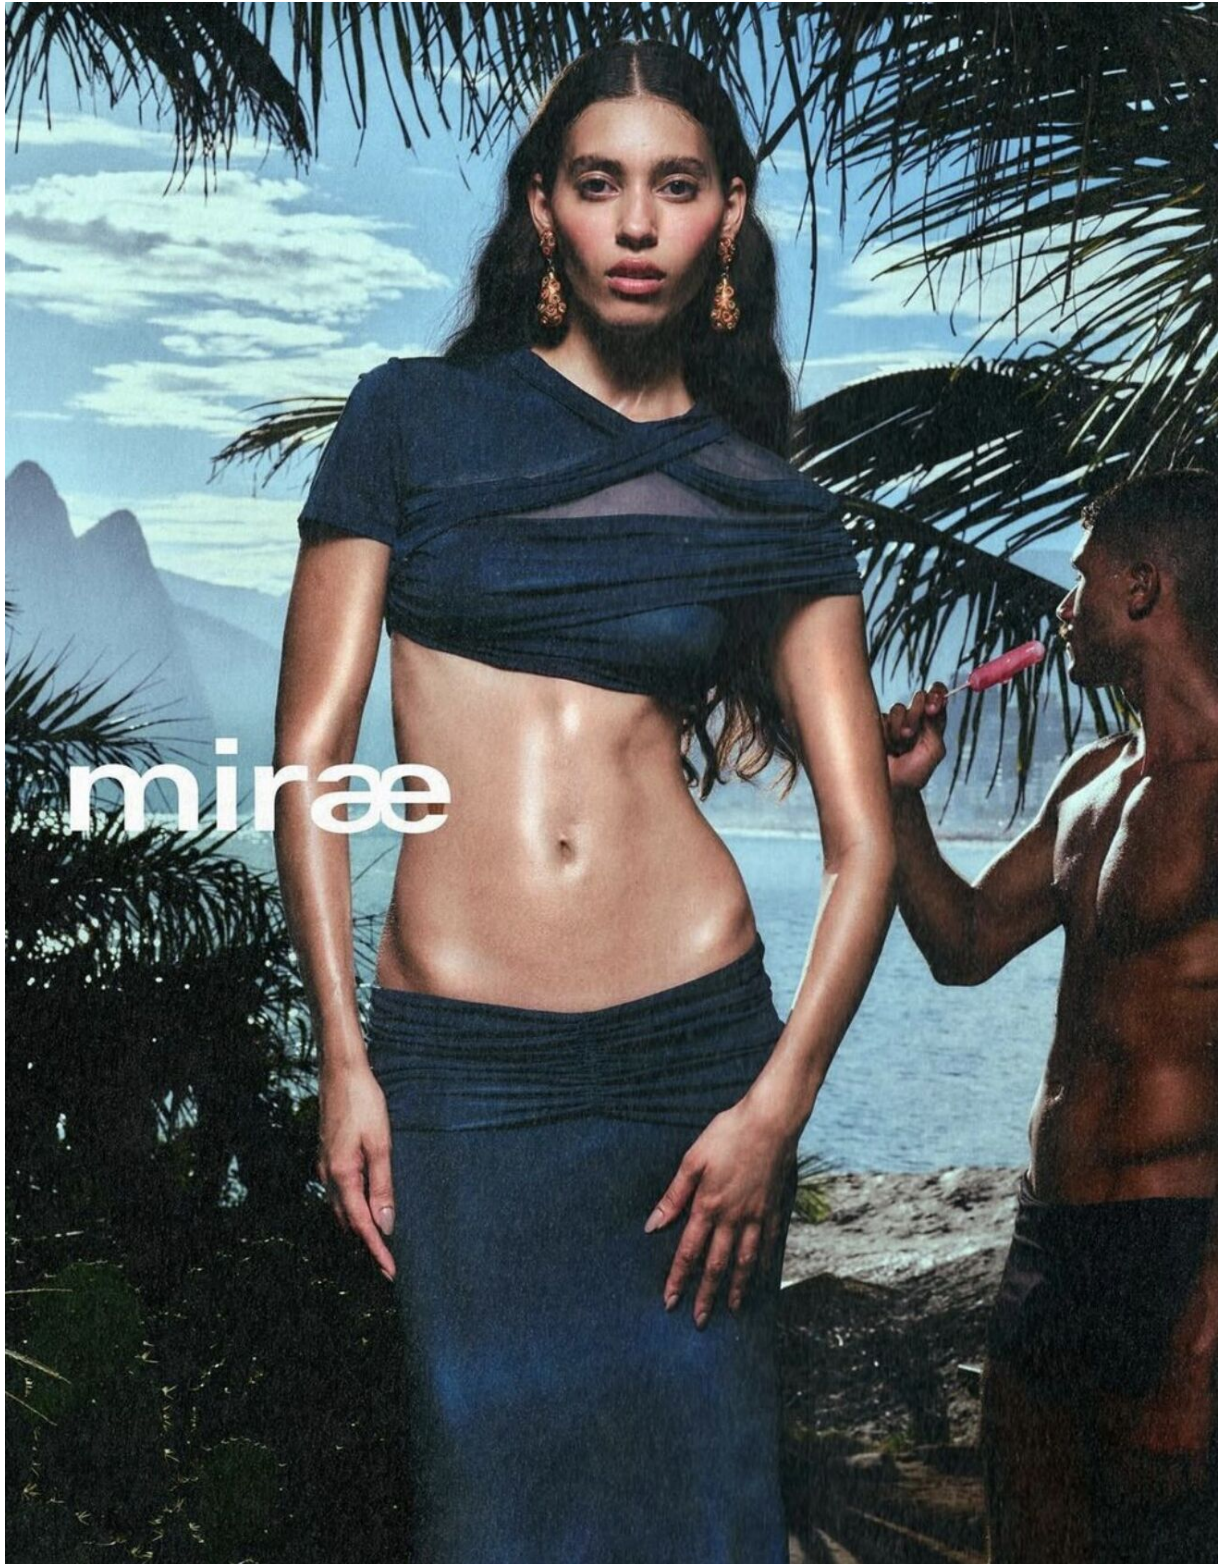

ALLANA NEIVA

height 5'10" · bust 32.5" · cup B · waist 24.5" · hips 36" · dress 36 EU/6 US/8 UK
shoes size 40 EU/9 US/6.5 UK · hair brown · eyes brown